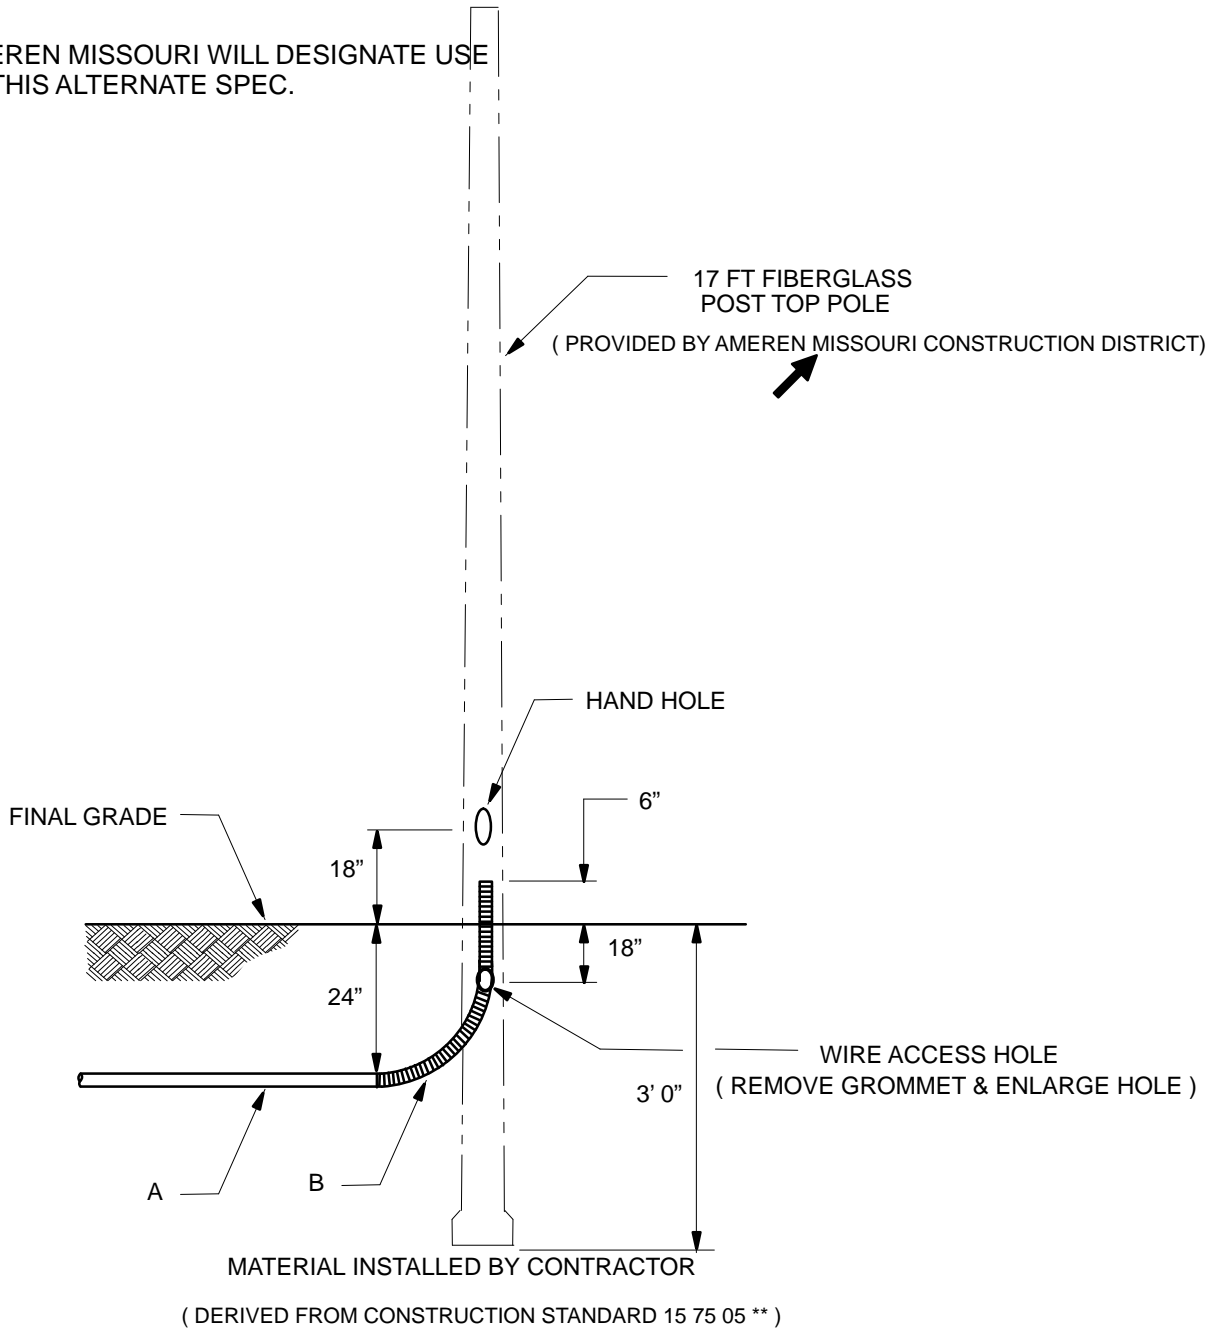

OUTDOOR LIGHTING – STREETLIGHT
 Post Top Installation Fiberglass Pole
 14 Foot Mounting Height – Alternate For Rocky Soil

NOTE: AMEREN MISSOURI WILL DESIGNATE USE OF THIS ALTERNATE SPEC.

	Material / Stk. No.	Description	Qty.
A	12 01 298	Conduit – Plastic, PVC, Sch. 40, 1-1/2" X 20' w Coupling	As Req'd
B	12 51 306	Conduit – Plastic, Flexible, 1-1/2", Corrugated	5'